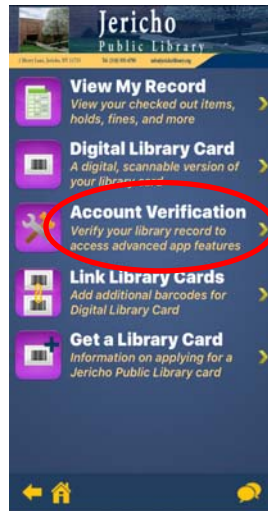

Search the Catalog

*Browse for items in the library's
online catalog*

We offer combined **Search** capabilities in our catalog for movies, books and video games. Audio and ebooks can be downloaded directly to a mobile device for instant access, or you may request/renew an item.

My Account

View your record, digital library card, and set up notifications

View items that you have checked out, access your digital library card and check to see if there are any notifications within your library account.

How to Set Up My Account:

Click on **My Account**

then click on **Account Verification**

Enter the barcode from your Library Card and your PIN, then click on **VERIFY**

Once you have successfully verified your account, click on **Close**

Digital Library Card

A digital, scannable version of your library card

After you have set up and verified your account, click on **Digital Library Card**, and your card will be automatically generated on your device and ready to use!