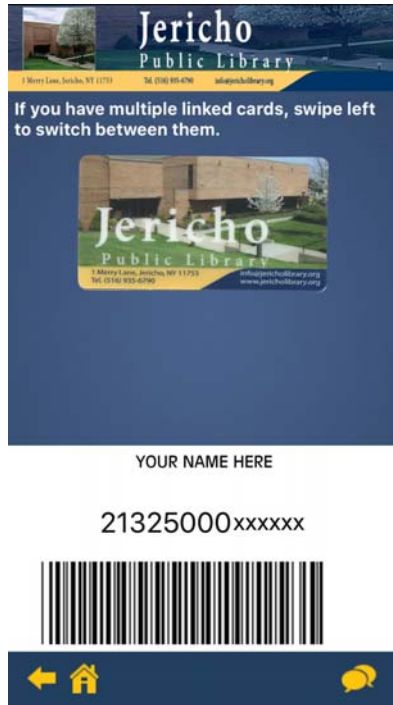

My Account

View your record, digital library card, and set up notifications

View items that you have checked out, access your digital library card and check to see if there are any notifications within your library account.

How to Set Up My Account:

Click on **My Account**

then click on **Account Verification**

Enter the barcode from your Library Card and your PIN, then click on **VERIFY**

Once you have successfully verified your account, click on **Close**

Digital Library Card

A digital, scannable version of your library card

After you have set up and verified your account, click on **Digital Library Card**, and your card will be automatically generated on your device and ready to use!

Now your Library Card is never more than a click away!

Link Library Cards

Add additional barcodes for
Digital Library Card

You may now link family or any other
Jericho Library Cards with the JPL App.

If this is the first time you are linking cards,
visit the Circulation Desk to sign an agreement.