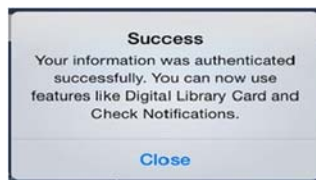

My Account

View your record, digital library card, and set up notifications

View items that you have checked out, access your digital library card and check to see if there are any notifications within your library account.

How to Set Up My Account:

Click on **My Account**

then click on **Account Verification**

Enter the barcode from your Library Card and your PIN, then click on **VERIFY**

Once you have successfully verified your account, click on **Close**

Digital Library Card

A digital, scannable version of your library card

After you have set up and verified your account, click on **Digital Library Card**, and your card will be automatically generated on your device and ready to use!