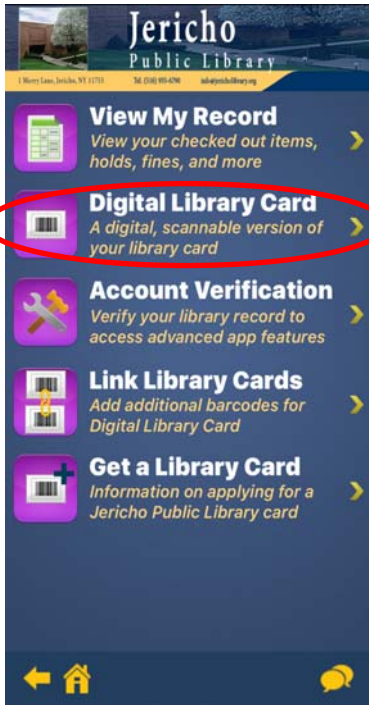

My Account

View your record, digital library card, and set up notifications

View items that you have checked out, access your digital library card and check to see if there are any notifications within your library account.

How to Set Up My Account:

Click on **My Account**

then click on **Account Verification**

Enter the barcode from your Library Card and your PIN, then click on **VERIFY**

Once you have successfully verified your account, click on **Close**

Digital Library Card

A digital, scannable version of your library card

After you have set up and verified your account, click on **Digital Library Card**, and your card will be automatically generated on your device and ready to use!

Now your Library Card is never more than a click away!

Link Library Cards

Add additional barcodes for
Digital Library Card

You may now link family or any other
Jericho Library Cards with the JPL App.

If this is the first time you are linking cards,
visit the Circulation Desk to sign an agreement.