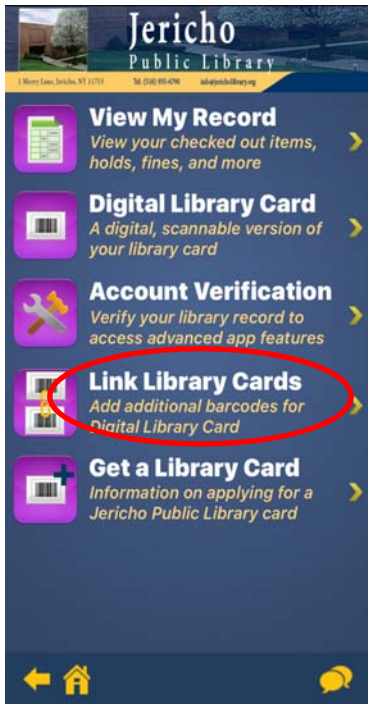

How to Set Up My Account:

Click on **My Account**

then click on **Account Verification**

Enter the barcode from your Library Card and your PIN, then click on **VERIFY**

Once you have successfully verified your account, click on **Close**

Digital Library Card

A digital, scannable version of your library card

After you have set up and verified your account, click on **Digital Library Card**, and your card will be automatically generated on your device and ready to use!

Now your Library Card is never more than a click away!

Link Library Cards

Add additional barcodes for
Digital Library Card

You may now link family or any other
Jericho Library Cards with the JPL App.

If this is the first time you are linking cards,
visit the Circulation Desk to sign an agreement.

Once you have signed the
agreement, simply click
Link Library Cards.
You will be prompted to enter
the card numbers that you
wish to link.

You can easily switch
between linked accounts
by swiping left.