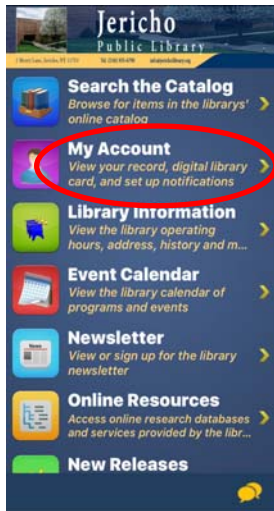

Search the Catalog

*Browse for items in the library's
online catalog*

We offer combined **Search** capabilities in our catalog for movies, books and video games. Audio and ebooks can be downloaded directly to a mobile device for instant access, or you may request/renew an item.

My Account

View your record, digital library card, and set up notifications

View items that you have checked out, access your digital library card and check to see if there are any notifications within your library account.

How to Set Up My Account:

Click on **My Account**

then click on **Account Verification**

Enter the barcode from your Library Card and your PIN, then click on **VERIFY**

Once you have successfully verified your account, click on **Close**

Digital Library Card

A digital, scannable version of your library card

After you have set up and verified your account, click on **Digital Library Card**, and your card will be automatically generated on your device and ready to use!