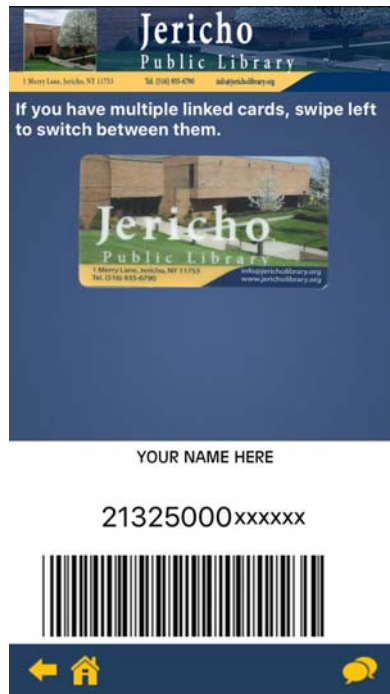

Digital Library Card

A digital, scannable version of your library card

After you have set up and verified your account, click on **Digital Library Card**, and your card will be automatically generated on your device and ready to use!

Now your Library Card is never more than a click away!

Link Library Cards

Add additional barcodes for
Digital Library Card

You may now link family or any other
Jericho Library Cards with the JPL App.

If this is the first time you are linking cards,
visit the Circulation Desk to sign an agreement.

Once you have signed the
agreement, simply click
Link Library Cards.
You will be prompted to enter
the card numbers that you
wish to link.

You can easily switch
between linked accounts
by swiping left.